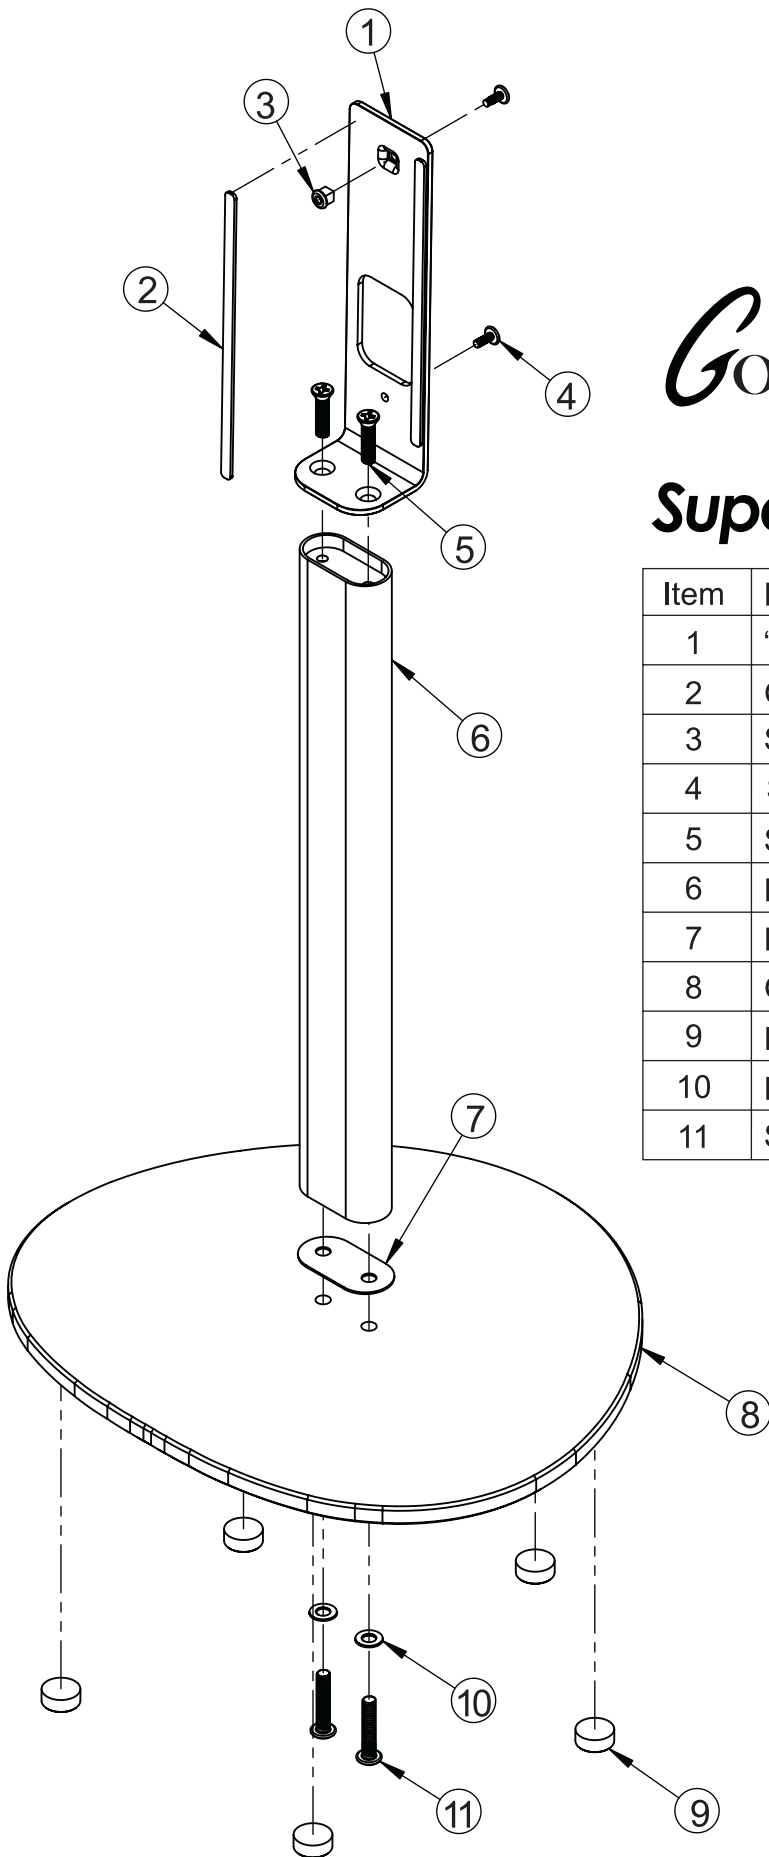

GoldenEar Technology[®]
 A Passion for Sonic Perfection[®]

SuperStand™ 60 Floor Stand for SuperSat[®] 60

Item	Part Name	Q'ty
1	"L" Bracket	2
2	Gasket Strip	4
3	Square Nut	2
4	Screw M4 x 10mm L	4
5	Screw 1-4"-20 x 1" L	4
6	Pole	2
7	PVC Spacer	2
8	Glass Base	2
9	Rubber feet	10
10	Plastic Washers	4
11	Screw 1/4"-20 x 1-1/4" L	4